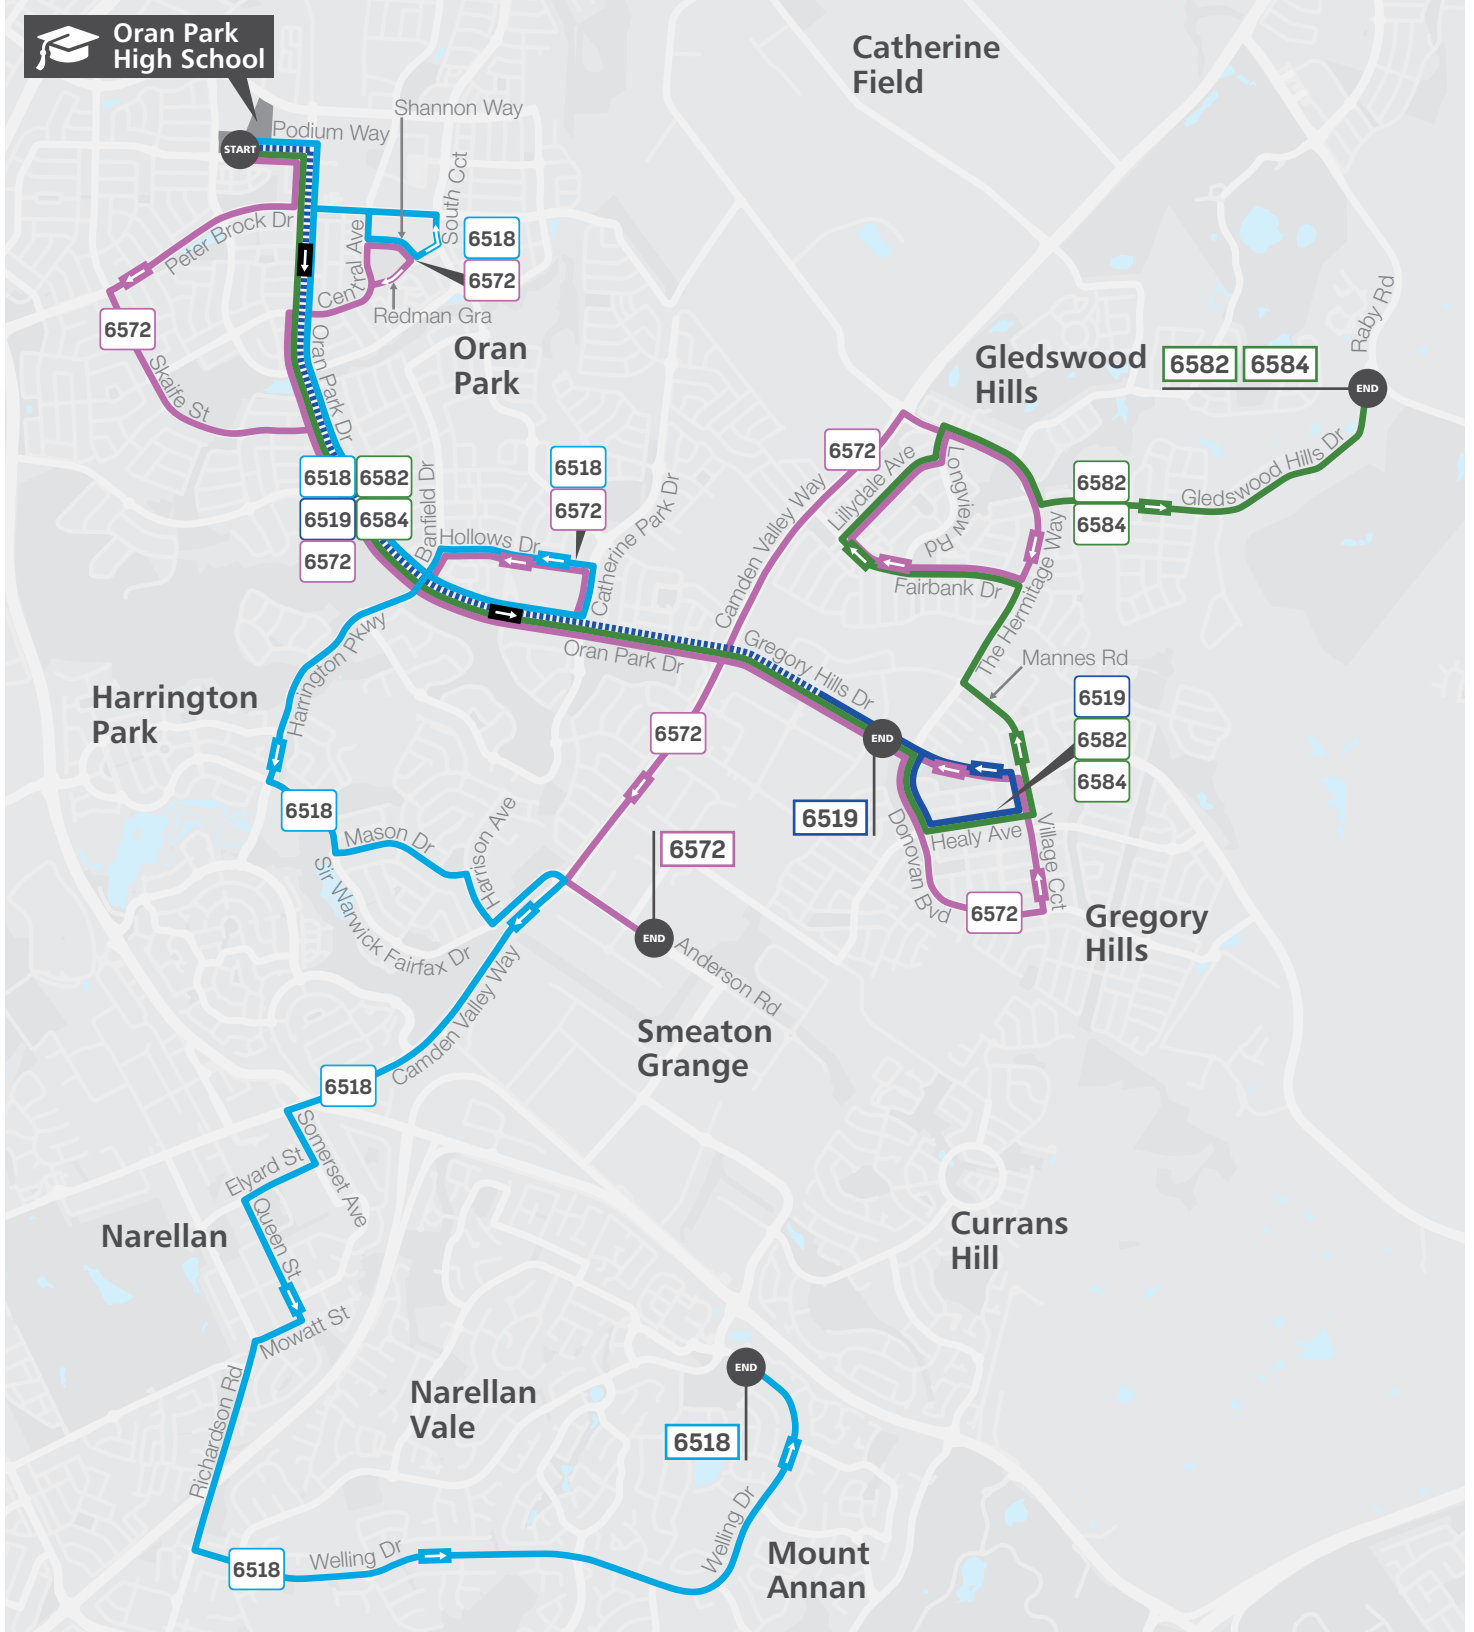

Oran Park High School Timetable

Effective 6 June 2022. Revised October 2023

Afternoon bus route map

Page 3 of 3

The bus services contained in this timetable are run by Transit Systems.

For the most up-to-date times and travel options, use the Trip Planner or Departures at transportnsw.info. There may be more travel options available than those shown in this timetable.

Times are shown in 24-hour time (e.g. 5am = 05:00, 5pm = 17:00).

Information contained in this timetable is subject to change without notice. It does not include times for minor stops, short term changes, real-time information or any disruption alerts.