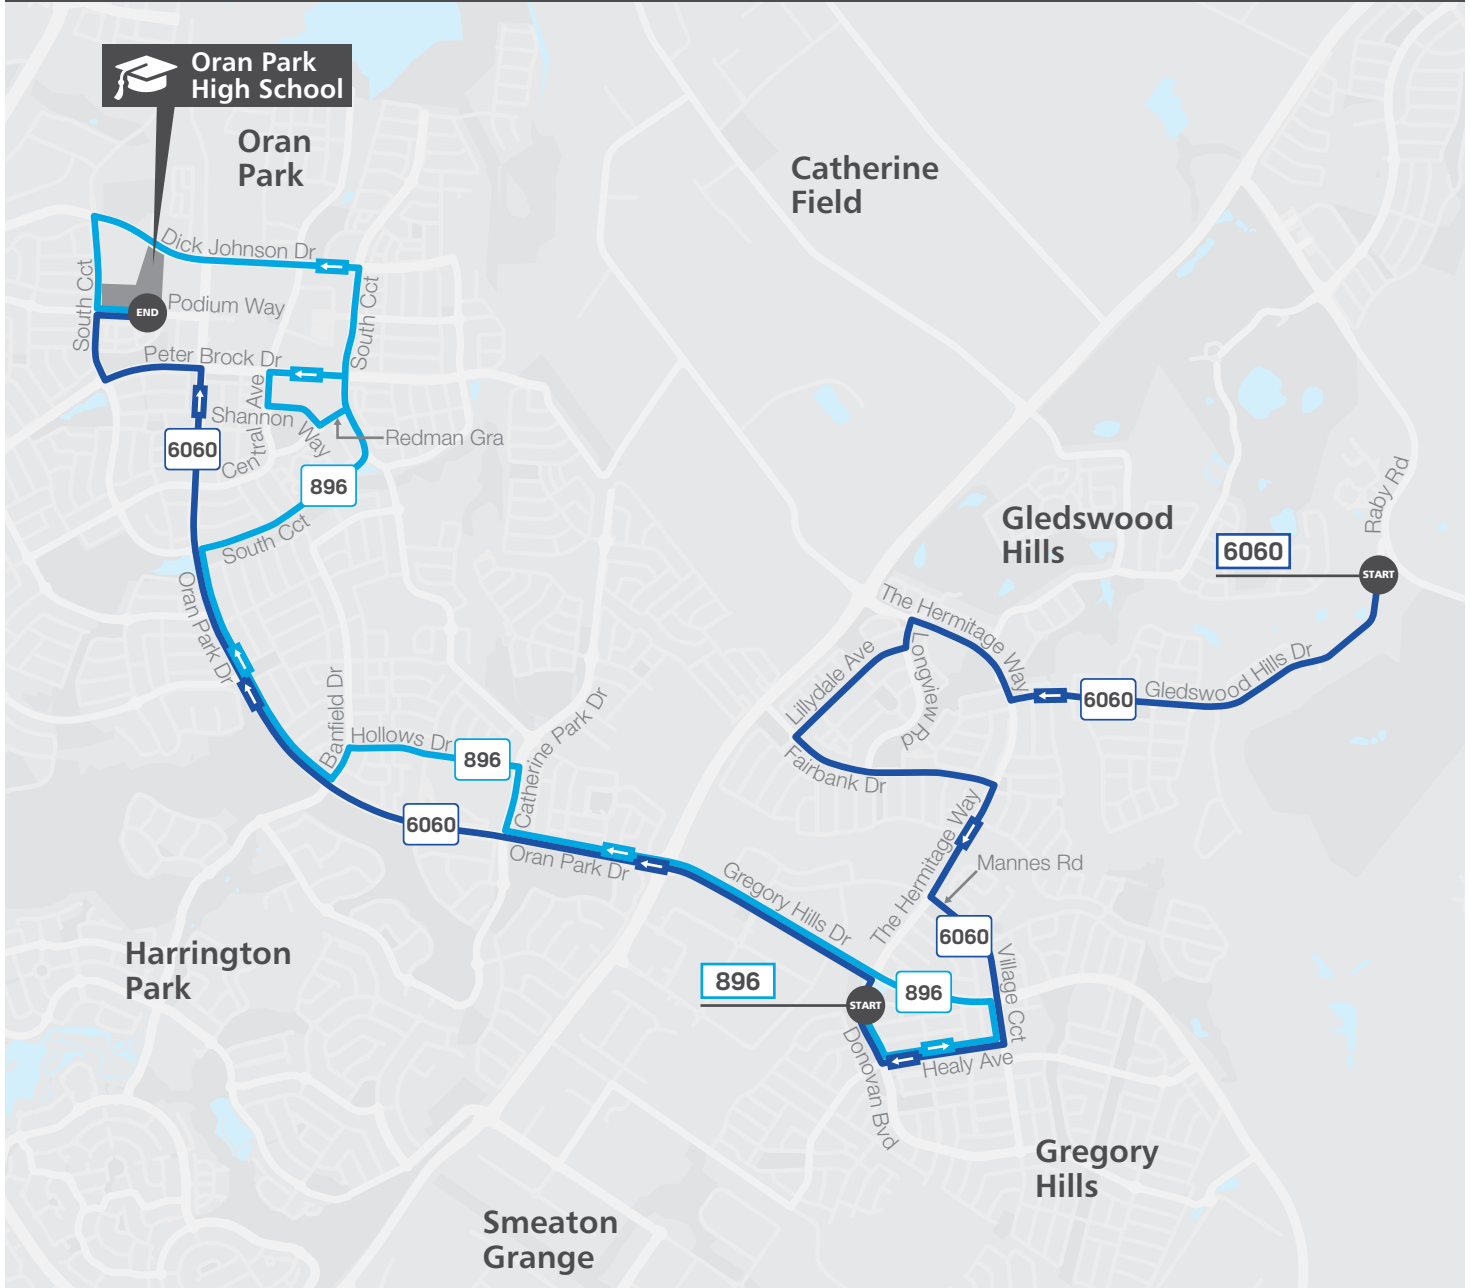

### 896 From Gregory Hills

Gregory Hills Donovan Bvd at Gregory Hills Dr	07:42
Oran Park St Benedicts & St Justins Schools, Hollows Dr	07:54
Oran Park Anglican College Shannon Way	08:03
Oran Park High School Podium Way	08:15

### 6060 From Gledswood Hills

Gledswood Hills Gledswood Hills Dr after Raby Rd	07:45
Oran Park High School Podium Way	08:17

## Morning bus route map

Page 1 of 3

The bus services contained in this timetable are run by Transit Systems.

For the most up-to-date times and travel options, use the Trip Planner or Departures at [transportnsw.info](http://transportnsw.info). There may be more travel options available than those shown in this timetable.